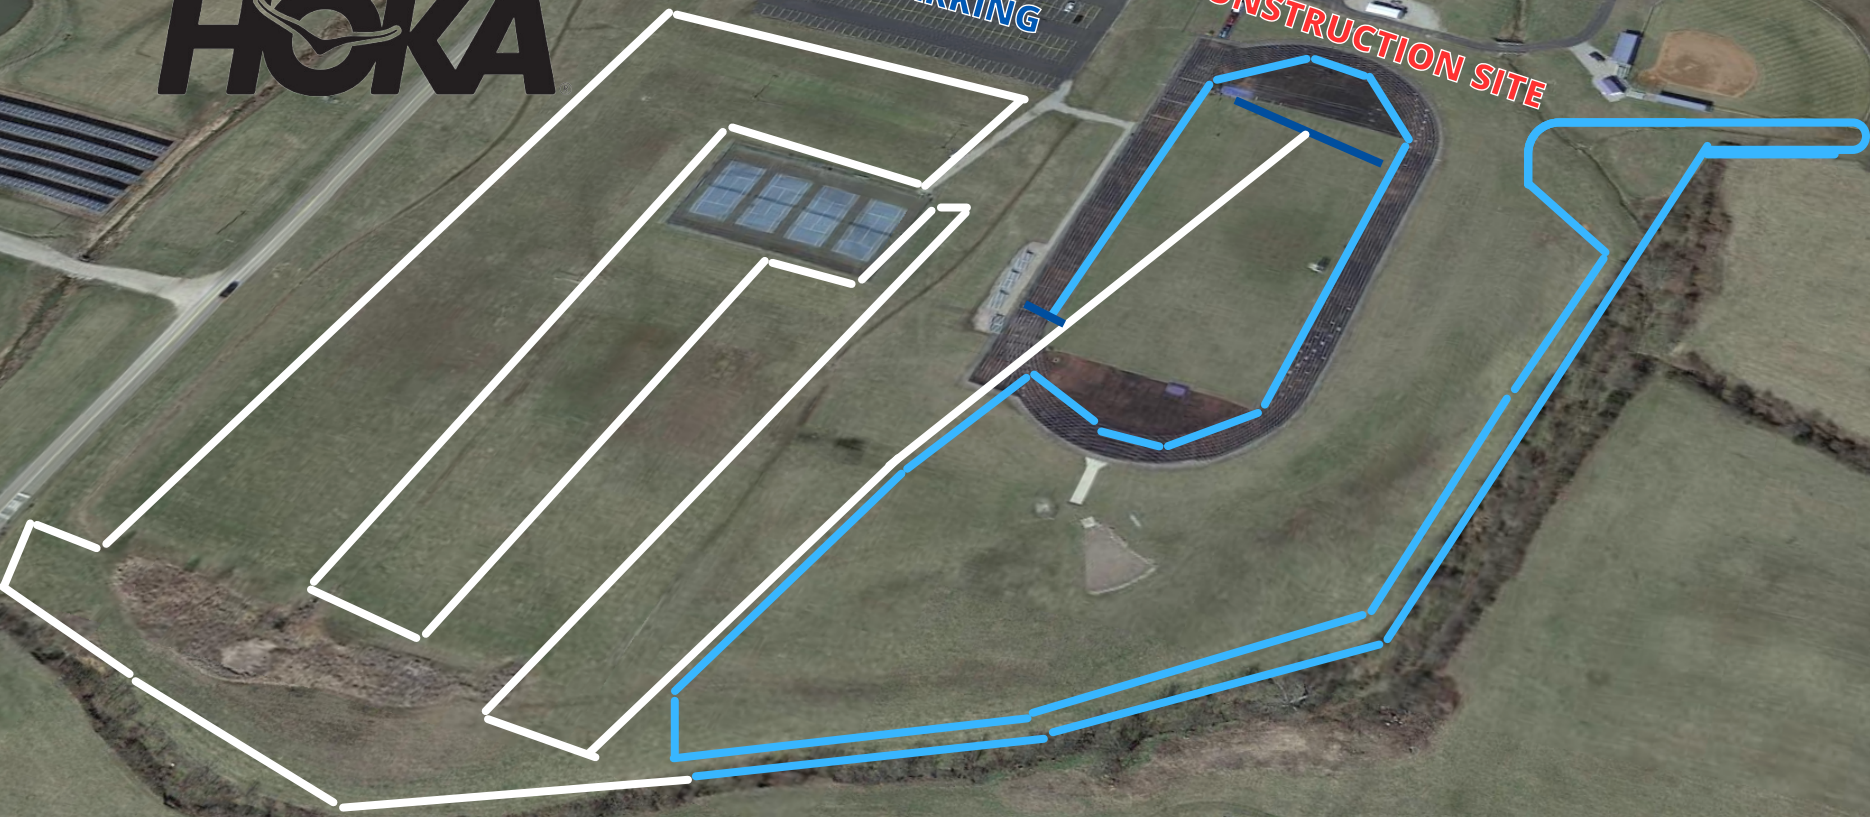

CROSS COUNTRY

2 MILE COURSE

Gallia Academy
High School

BUS PARKING

**SPECTATOR
PARKING**

CONSTRUCTION SITE

1 Mile = White | 2 Mile = Blue

CROSS COUNTRY

ELEMENTARY

1 MILE COURSE

**SPECTATOR
PARKING**

CONSTRUCTION

TEAM CAMPS

START

FINISH